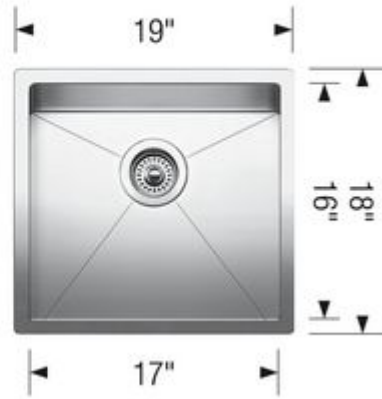

Top View

Scope of supply

---

3 1/2" (90 mm) premium stainless steel strainer, clips, template

Design tips

Width of base unit : 535 mm

Bowl depth: 10" (255 mm)

Faucets