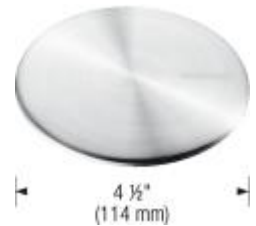

3 1/2" CapFlow strainer cover
Stainless steel (fits all BLA
strainers)
517666